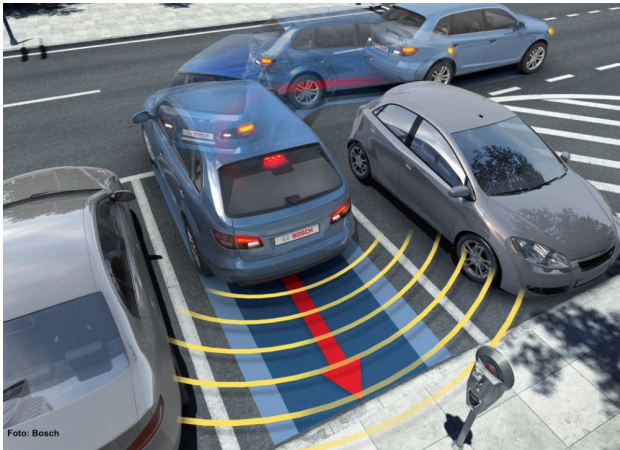

## Parking assist system

Active parking systems are also known as parking assist systems. They represent a more sophisticated form of parking aid system and perform the necessary parking manoeuvres either fully autonomously or semi-autonomously.

### Function

A distinction is made between semi-autonomous and autonomous parking assist systems.

#### Semi-autonomous parking assist system

A special sensor located in the side of the front bumper scans the side of the road as the vehicle drives past. The parking assist system informs the driver if it detects a suitable parallel or perpendicular parking space. When activated, the system calculates the best way of approaching the gap, the steering manoeuvres required and the number of moves involved. Whilst the parking assist system guides the vehicle into the parking space, the driver is merely responsible for speed control. In other words: The driver controls the parking process by carefully accelerating and braking. The parking assist system performs all the necessary steering action with the help of the power steering. The driver can stop the manoeuvre at any time.

A semi-autonomous parking assist system also provides help when moving out of a parking space by steering the vehicle into the correct starting position so that the driver can move out safely and quickly.