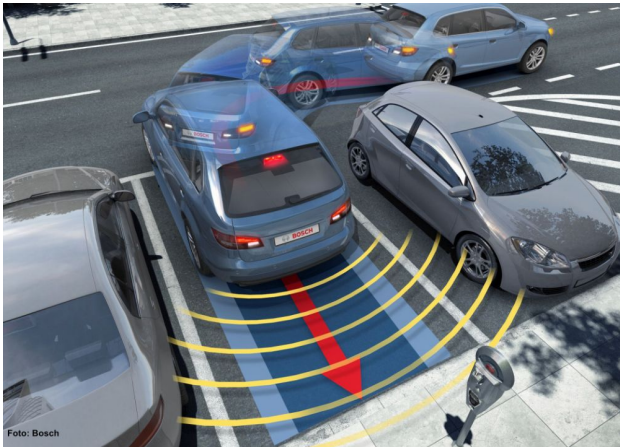

## Parking assist system

Active parking systems are also known as parking assist systems. They represent a more sophisticated form of parking aid system and perform the necessary parking manoeuvres either fully autonomously or semi-autonomously.

### Function

A distinction is made between semi-autonomous and autonomous parking assist systems.

#### Semi-autonomous parking assist system

A special sensor located in the side of the front bumper scans the side of the road as the vehicle drives past. The parking assist system informs the driver if it detects a suitable parallel or perpendicular parking space. When activated, the system calculates the best way of approaching the gap, the steering manoeuvres required and the number of moves involved. Whilst the parking assist system guides the vehicle into the parking space, the driver is merely responsible for speed control. In other words: The driver controls the parking process by carefully accelerating and braking. The parking assist system performs all the necessary steering action with the help of the power steering. The driver can stop the manoeuvre at any time.

A semi-autonomous parking assist system also provides help when moving out of a parking space by steering the vehicle into the correct starting position so that the driver can move out safely and quickly.